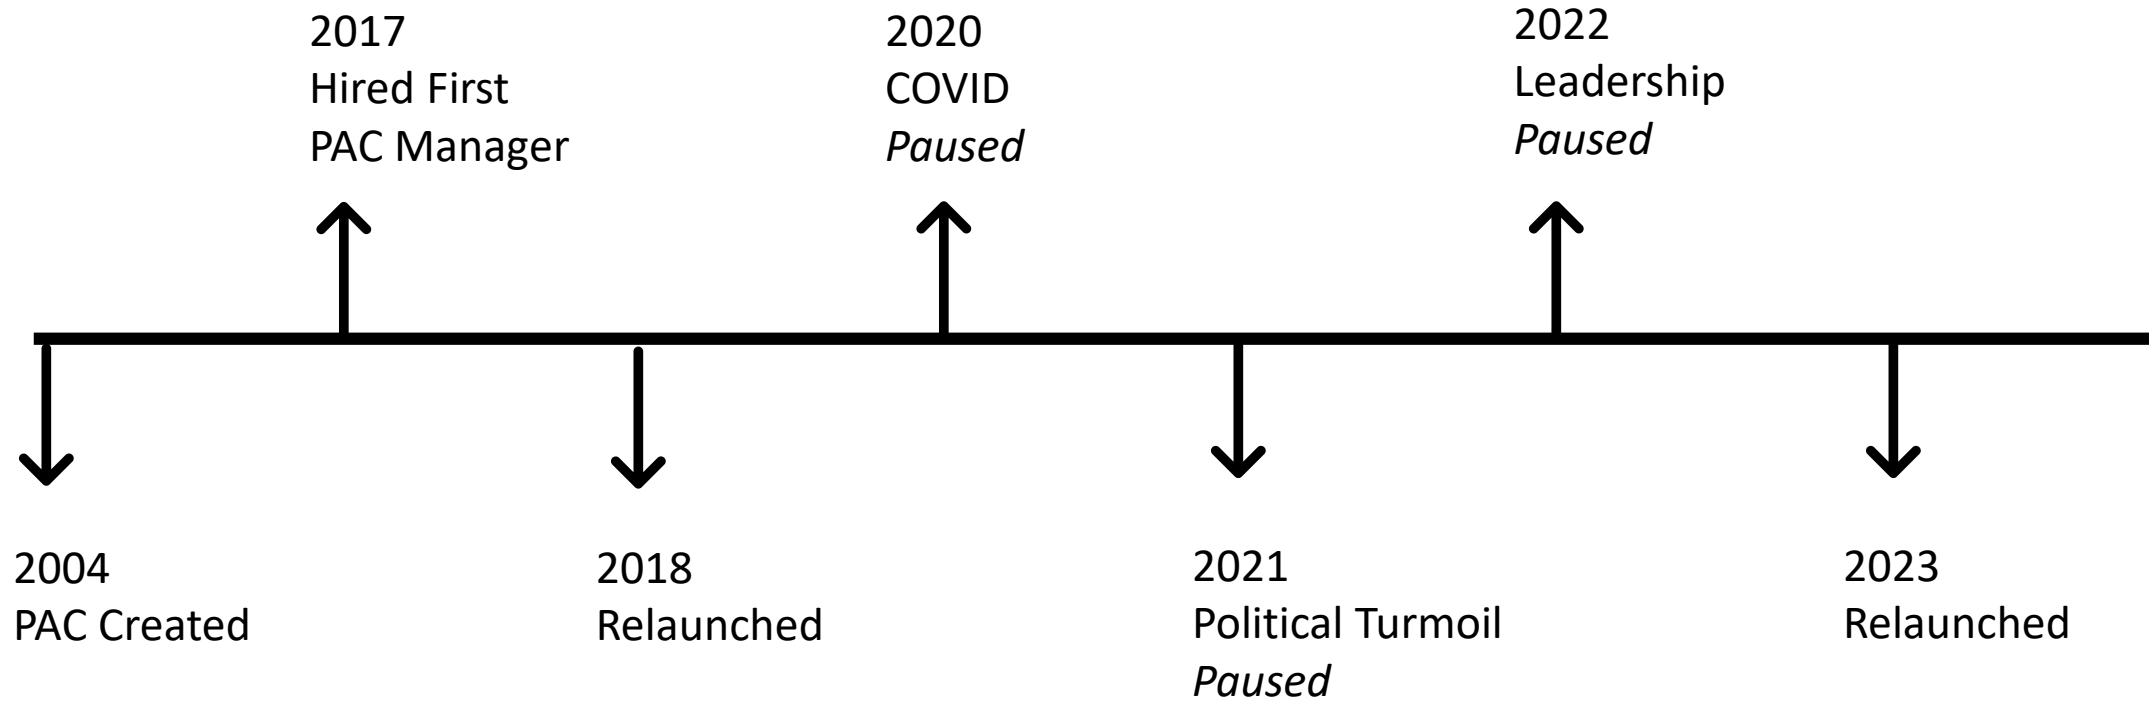

SC Blues FedPAC
BlueCross BlueShield
of South Carolina

PAC Incentives Workshop

Victoria Halydier, Government Affairs Manager

BlueCross BlueShield of South Carolina

78 Years Old! Created in 1946.

Over 12,000 Employees – 5,900 Eligibles – 4.6% Participation

~ 20 Wholly-Owned Subsidiaries

Timeline

2023 – Membership Levels

<p>HOUSE \$1 - \$500 <i>Bi-Weekly \$1 - \$19</i></p> <ul style="list-style-type: none">• Bi-Weekly Inside Elections Publication• Inside Elections Quarterly Client Call• PAC Lanyard• PAC Party @ SC Legislative Softball Game• PAC Events as they are available• PAC House Level Lapel Pin – Colorful• PAC House Level Annual Gift	<p>SENATE \$501 - \$1,000 <i>Bi-Weekly \$20 - \$38</i></p> <ul style="list-style-type: none">• All benefits under House +• PAC Senate Lapel Pin – Copper• Exclusive Call with Inside Election and BCBS SC• PAC Senate Level Annual Gift	<p>CABINET \$1,001 - \$2,500 <i>Bi-Weekly \$39 - \$96</i></p> <ul style="list-style-type: none">• All benefits under Senate +• PAC Cabinet Lapel Pin – Silver• Breakfast with Government Affairs Team• PAC Cabinet Level Annual Gift	<p>PRESIDENTIAL \$2,501 - \$5,000 <i>Bi-Weekly \$97 - \$192</i></p> <ul style="list-style-type: none">• All benefits under Cabinet +• PAC Presidential Lapel Pin – Gold• Attend a Political Event with GA Team• CEO/President’s Gathering• PAC Presidential Level Annual Gift
--	---	--	---